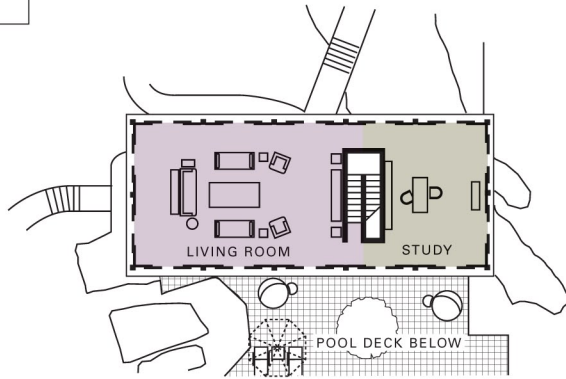

FOUR SEASONS RESORT SEYCHELLES
Residence 2 (4 Bedrooms)

Built-up area (m ²)	1,239
Internal (A/C) area (m ²)	534
Covered area (m ²)	172
Open area (m ²)	533
Plot size (m ²)	7,498
Plot size (acre)	1.85
Pool size (m)	20.3 x 6

STUDY/OFFICE	BEDROOM
LIVING ROOM	BATHROOM
DINING ROOM	KITCHEN
POOL STORAGE	POOL/POND

UPPER LEVEL

LOWER LEVEL

The plans, drawings, images, rendering and other material presented are for illustrative purposes only; are not to scale and should not be relied upon as a basis for purchasing. We reserve the right to modify or change plans, specifications, features and prices without notice.