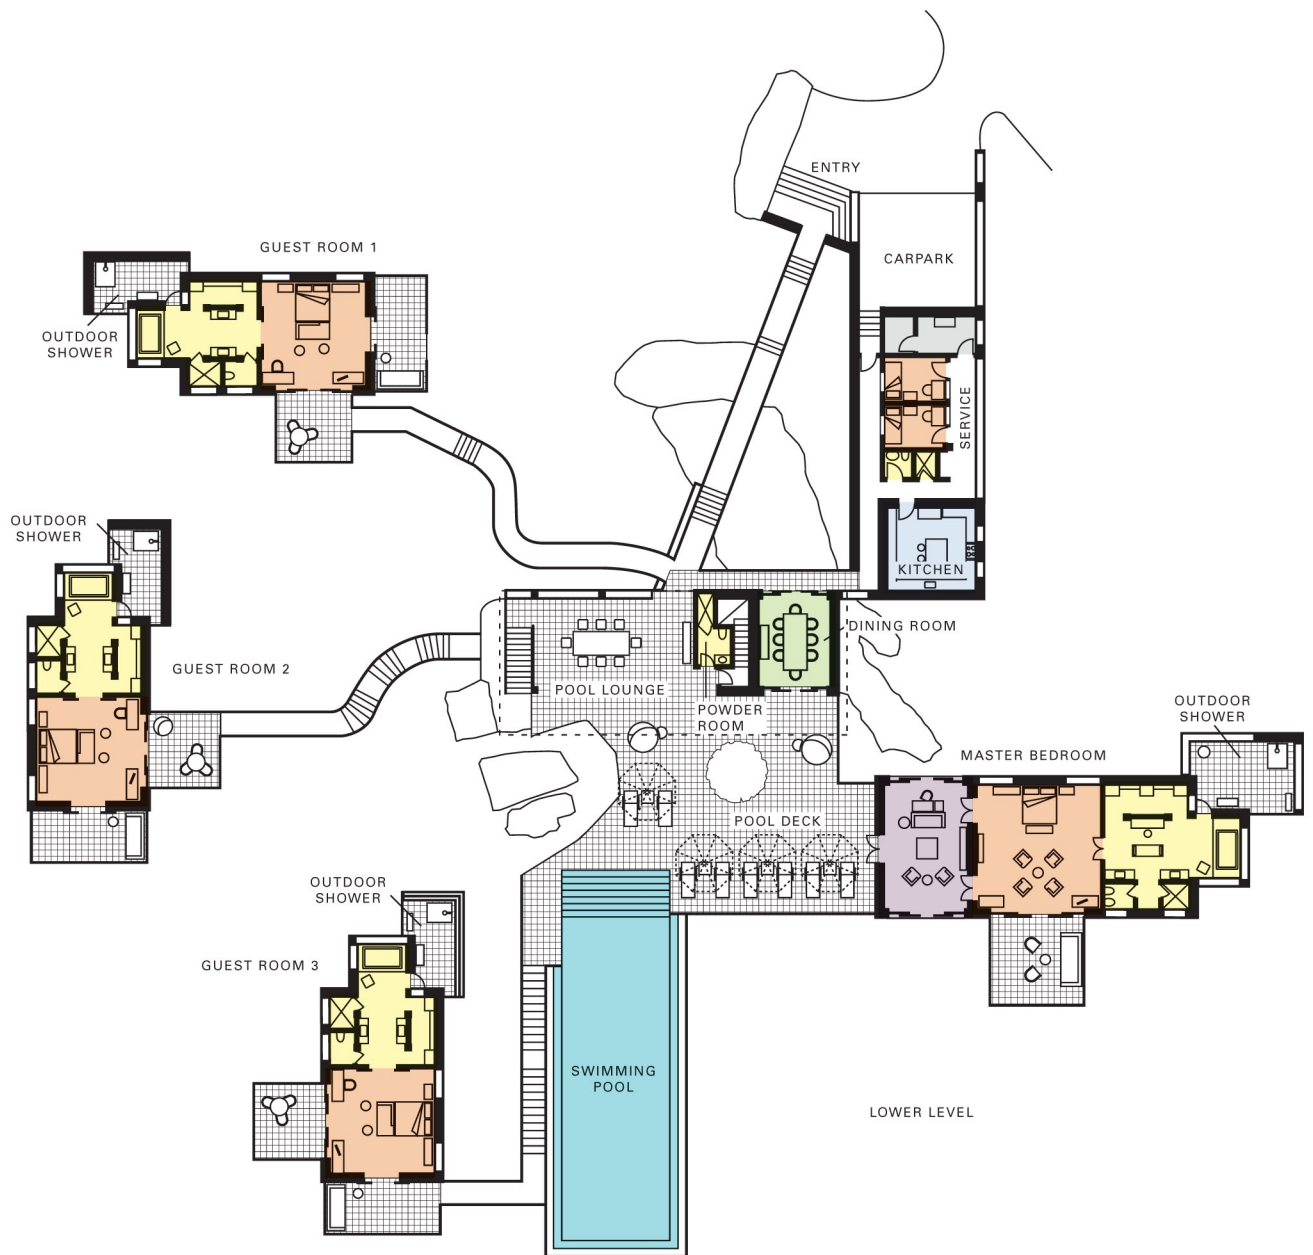

FOUR SEASONS RESORT SEYCHELLES
Residence 2 (4 Bedrooms)

Built-up area (m ²)	1,239
Internal (A/C) area (m ²)	534
Covered area (m ²)	172
Open area (m ²)	533
Plot size (m ²)	7,498
Plot size (acre)	1.85
Pool size (m)	20.3 x 6

STUDY/OFFICE	BEDROOM
LIVING ROOM	BATHROOM
DINING ROOM	KITCHEN
POOL STORAGE	POOL/POND

UPPER LEVEL

LOWER LEVEL

The plans, drawings, images, rendering and other material presented are for illustrative purposes only; are not to scale and should not be relied upon as a basis for purchasing. We reserve the right to modify or change plans, specifications, features and prices without notice.